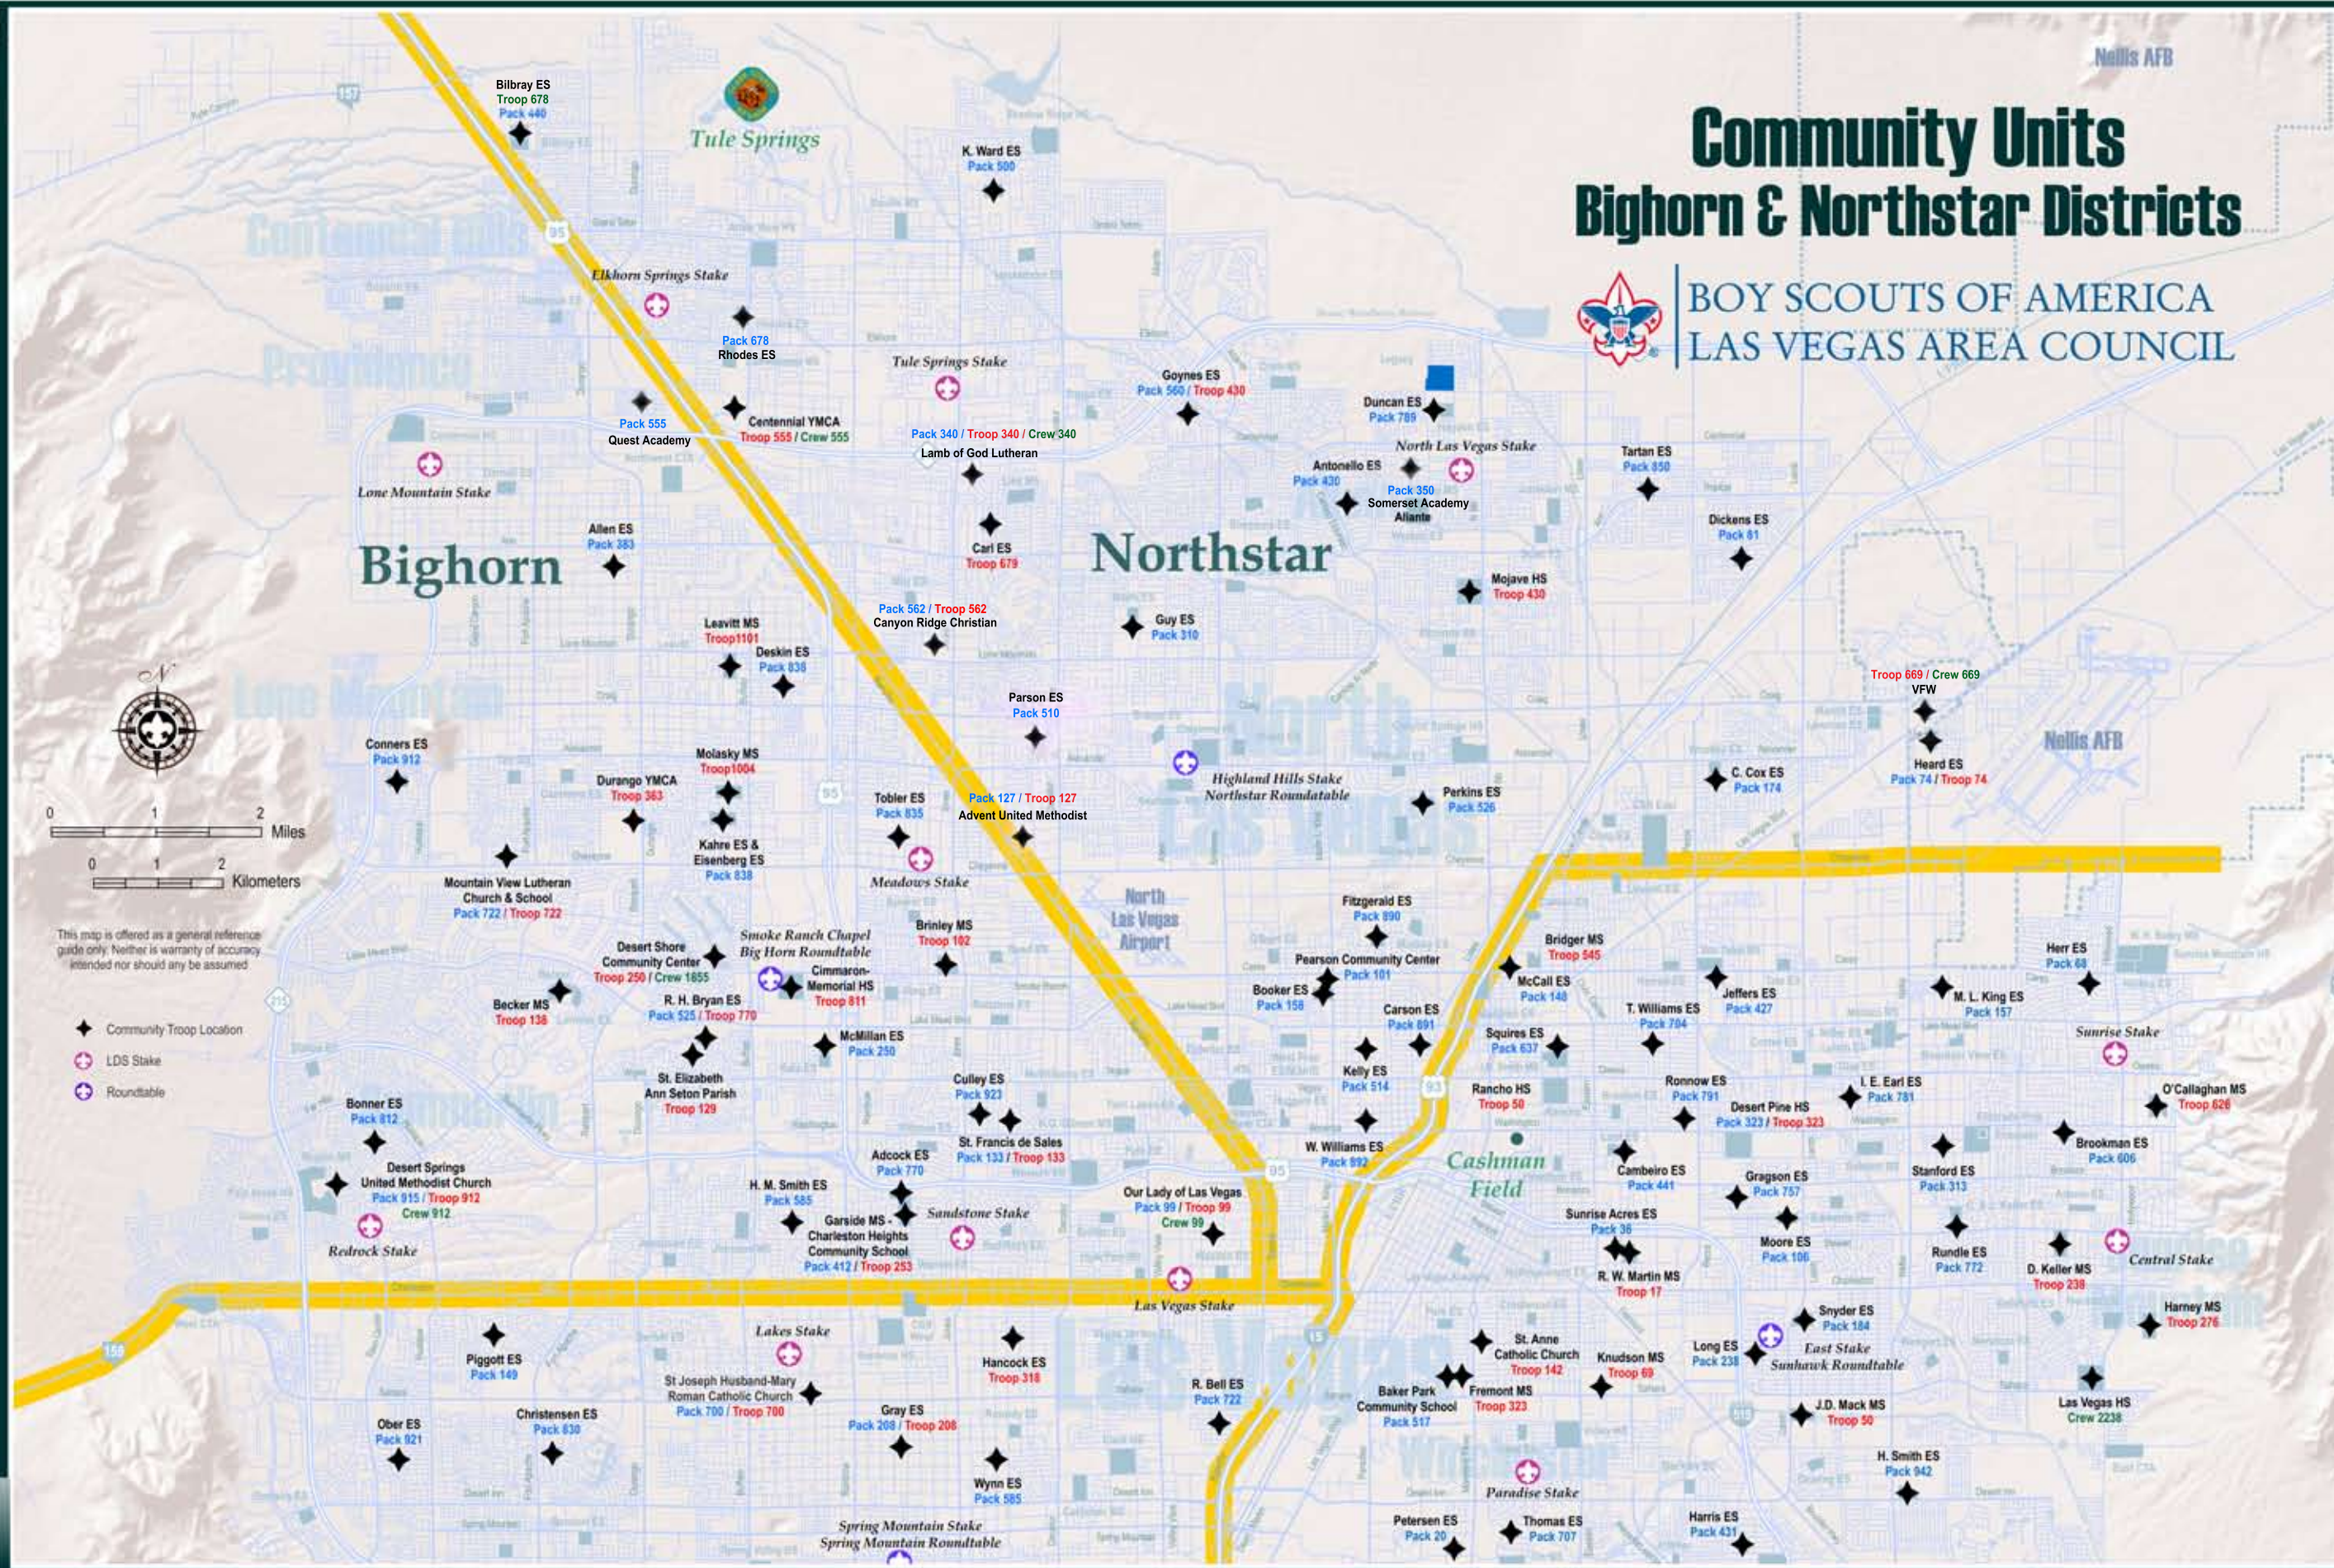

# Community Units Bighorn & Northstar Districts

BOY SCOUTS OF AMERICA  
LAS VEGAS AREA COUNCIL

Bilbray ES  
Troop 678  
Pack 440

Tule Springs

K. Ward ES  
Pack 500

Elkhorn Springs Stake

Pack 678  
Rhodes ES

Tule Springs Stake

Goynes ES  
Pack 560 / Troop 430

Duncan ES  
Pack 789

Pack 555  
Quest Academy

Centennial YMCA  
Troop 555 / Crew 555

Pack 340 / Troop 340 / Crew 340  
Lamb of God Lutheran

Antonello ES  
Pack 430

North Las Vegas Stake

Tartan ES  
Pack 350

Lone Mountain Stake

Allen ES  
Pack 383

Carl ES  
Troop 679

Pack 350  
Somerset Academy  
Alliance

Dickens ES  
Pack 61

Bighorn

This map is offered as a general reference guide only. Neither is warranty of accuracy intended nor should any be assumed.

- ◆ Community Troop Location
- ⊕ LDS Stake
- ⊕ Roundtable

Conners ES  
Pack 912